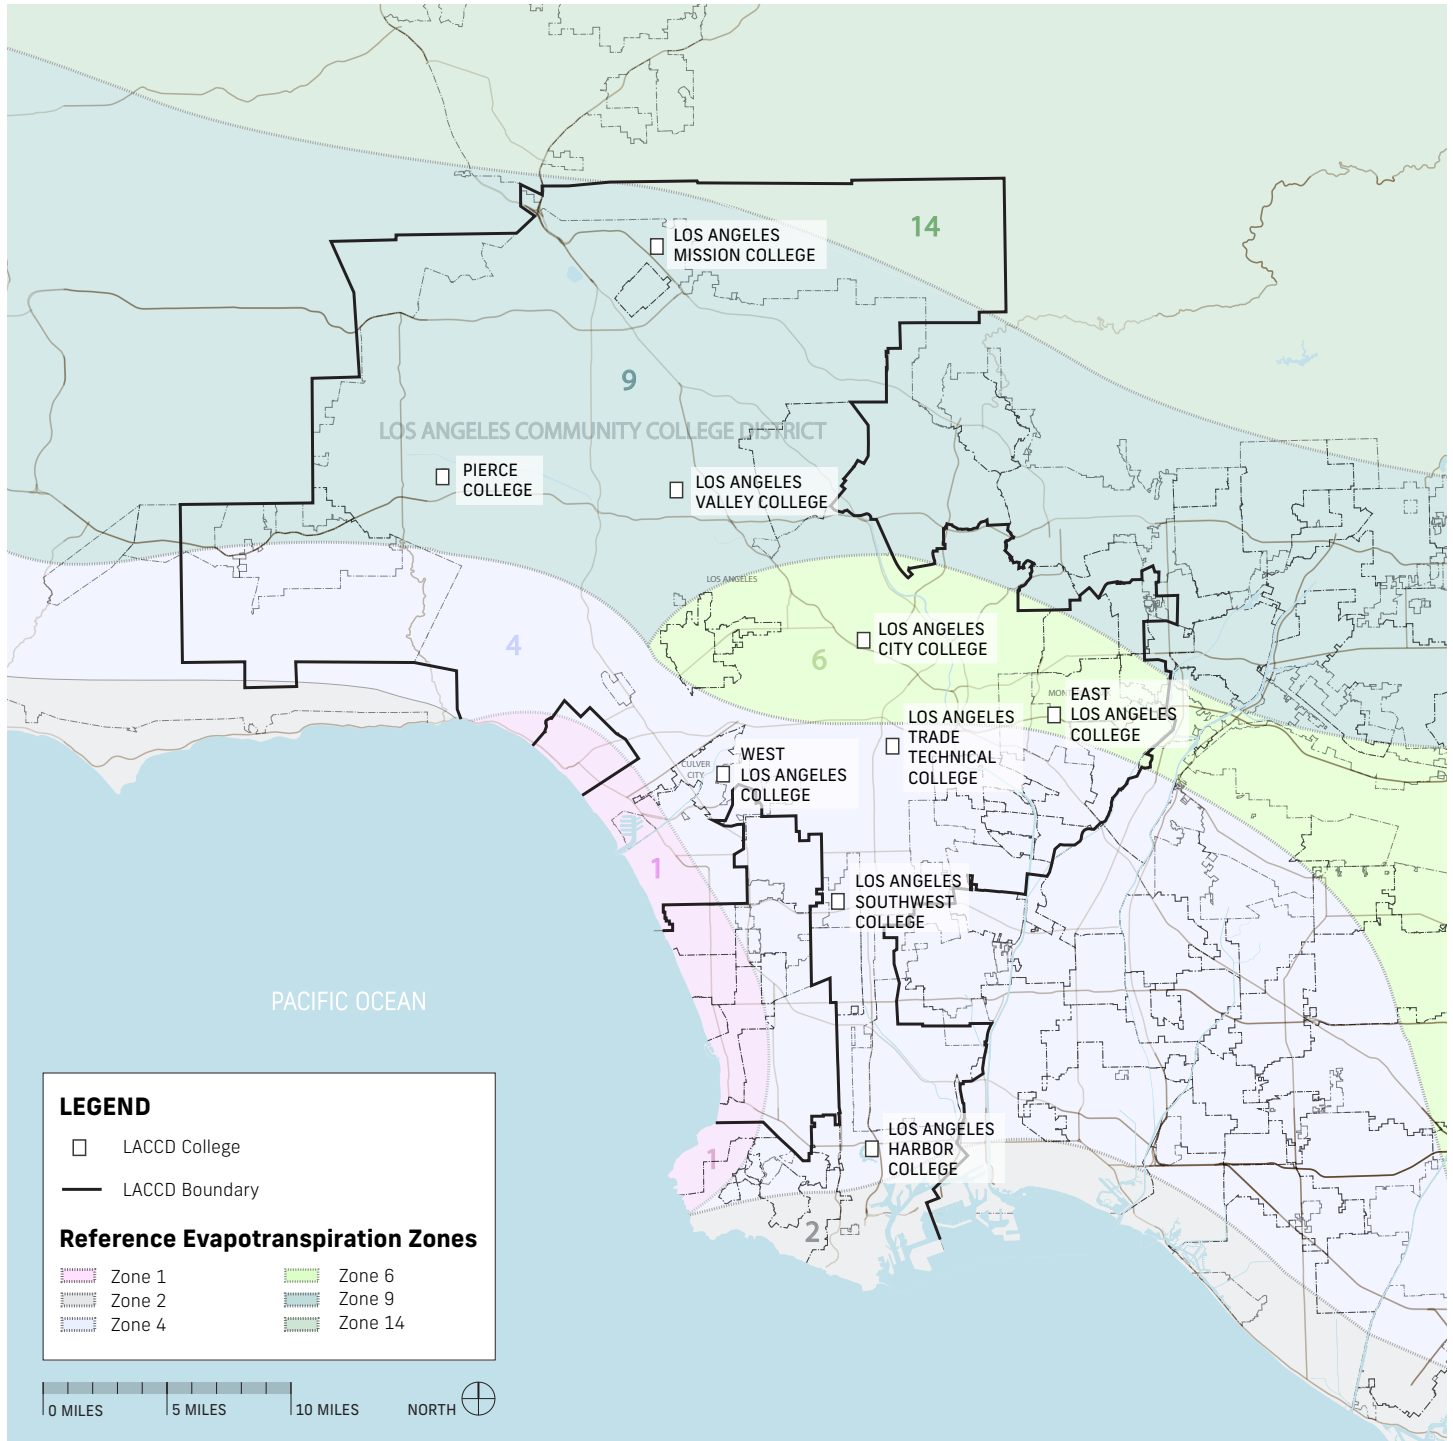

Landscape Design

Location Map

Ecoregions

Source: Ecoregions of California Open-File Report 2016-1021 by USGS, USDA/NRCS, EPA, California Department of Fish & Wildlife.

Sunset Climate Zones

Source: Sunset Climate Zone Region, Los Angeles Region by Sunset Plant Collection.

Evapotranspiration Zones

Source: California Irrigation Management Information System (CIMIS) Reference Evapotranspiration Zones by Department of Water Resources, University of California, Davis.