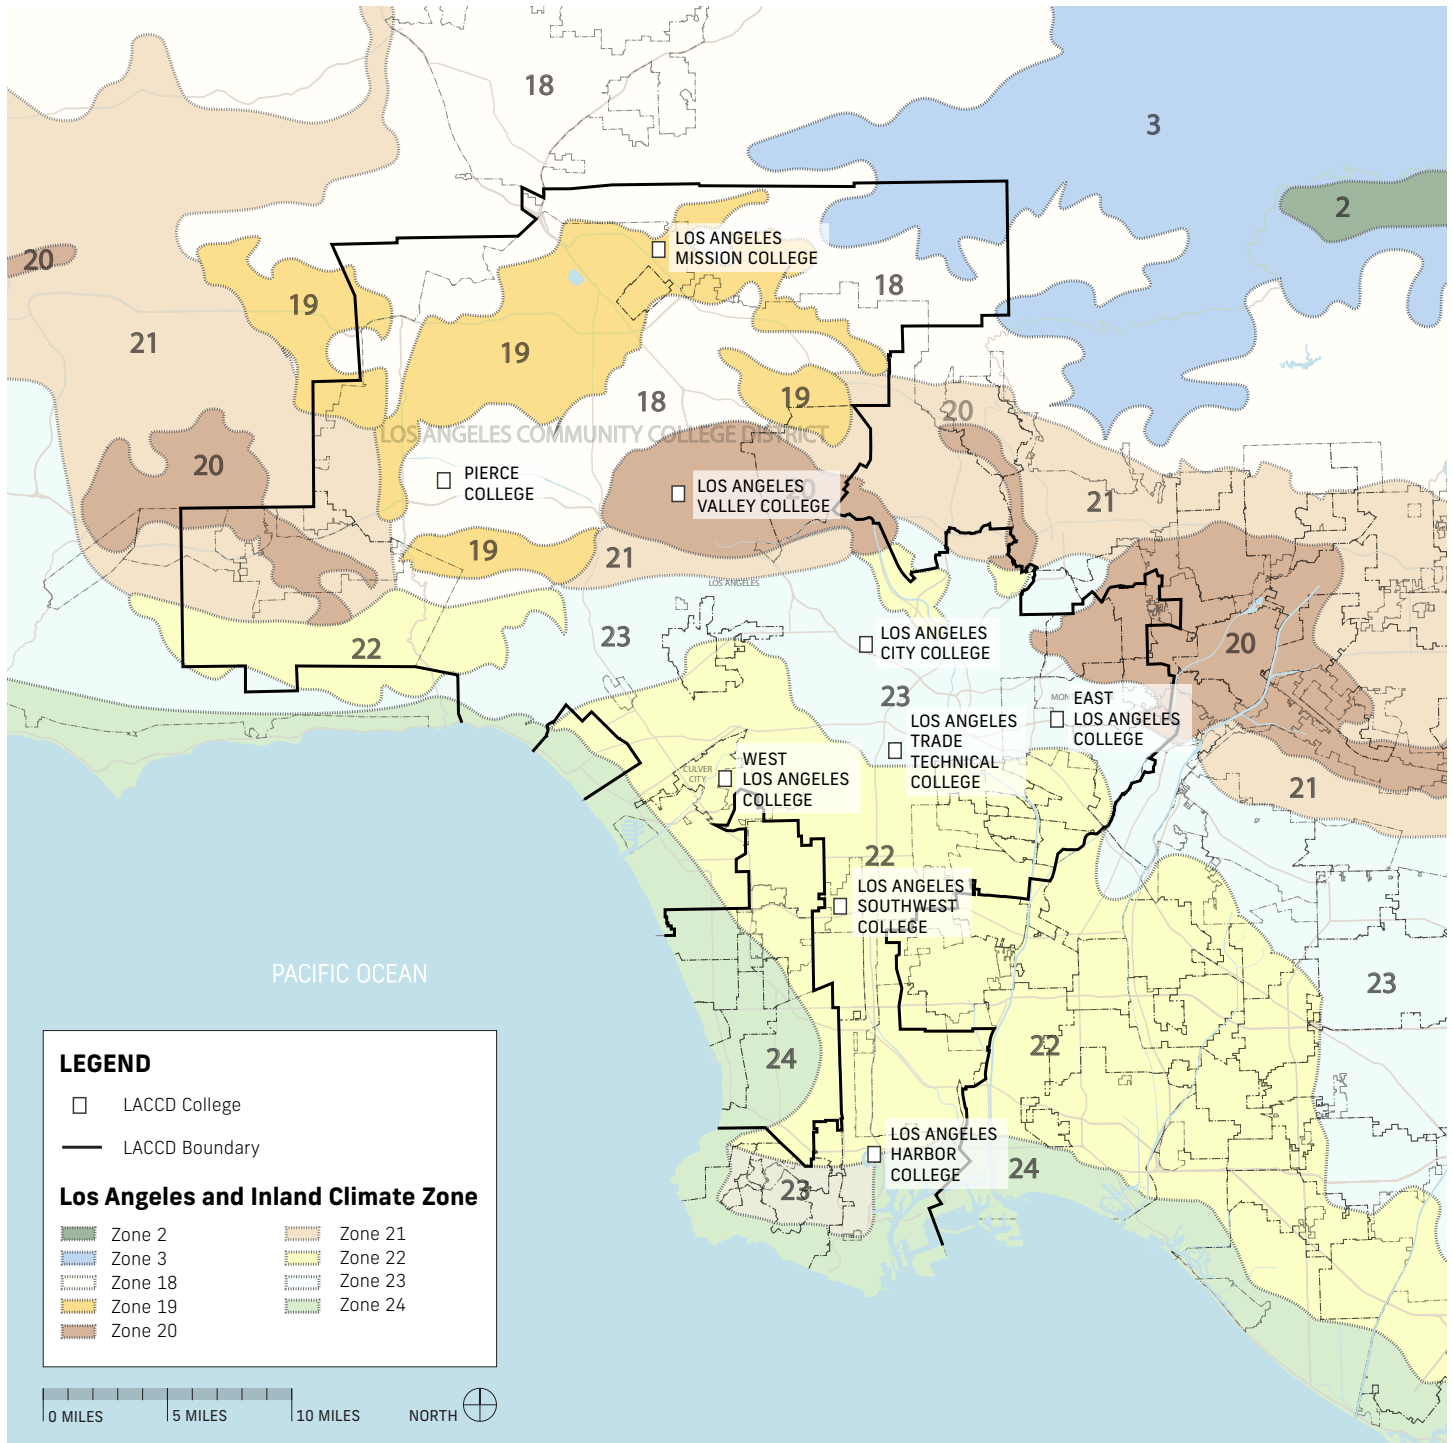

Landscape Design

Location Map

Ecoregions

Source: Ecoregions of California Open-File Report 2016-1021 by USGS, USDA/NRCS, EPA, California Department of Fish & Wildlife.

Sunset Climate Zones

Source: Sunset Climate Zone Region, Los Angeles Region by Sunset Plant Collection.

Evapotranspiration Zones

Source: California Irrigation Management Information System (CIMIS) Reference Evapotranspiration Zones by Department of Water Resources, University of California, Davis.