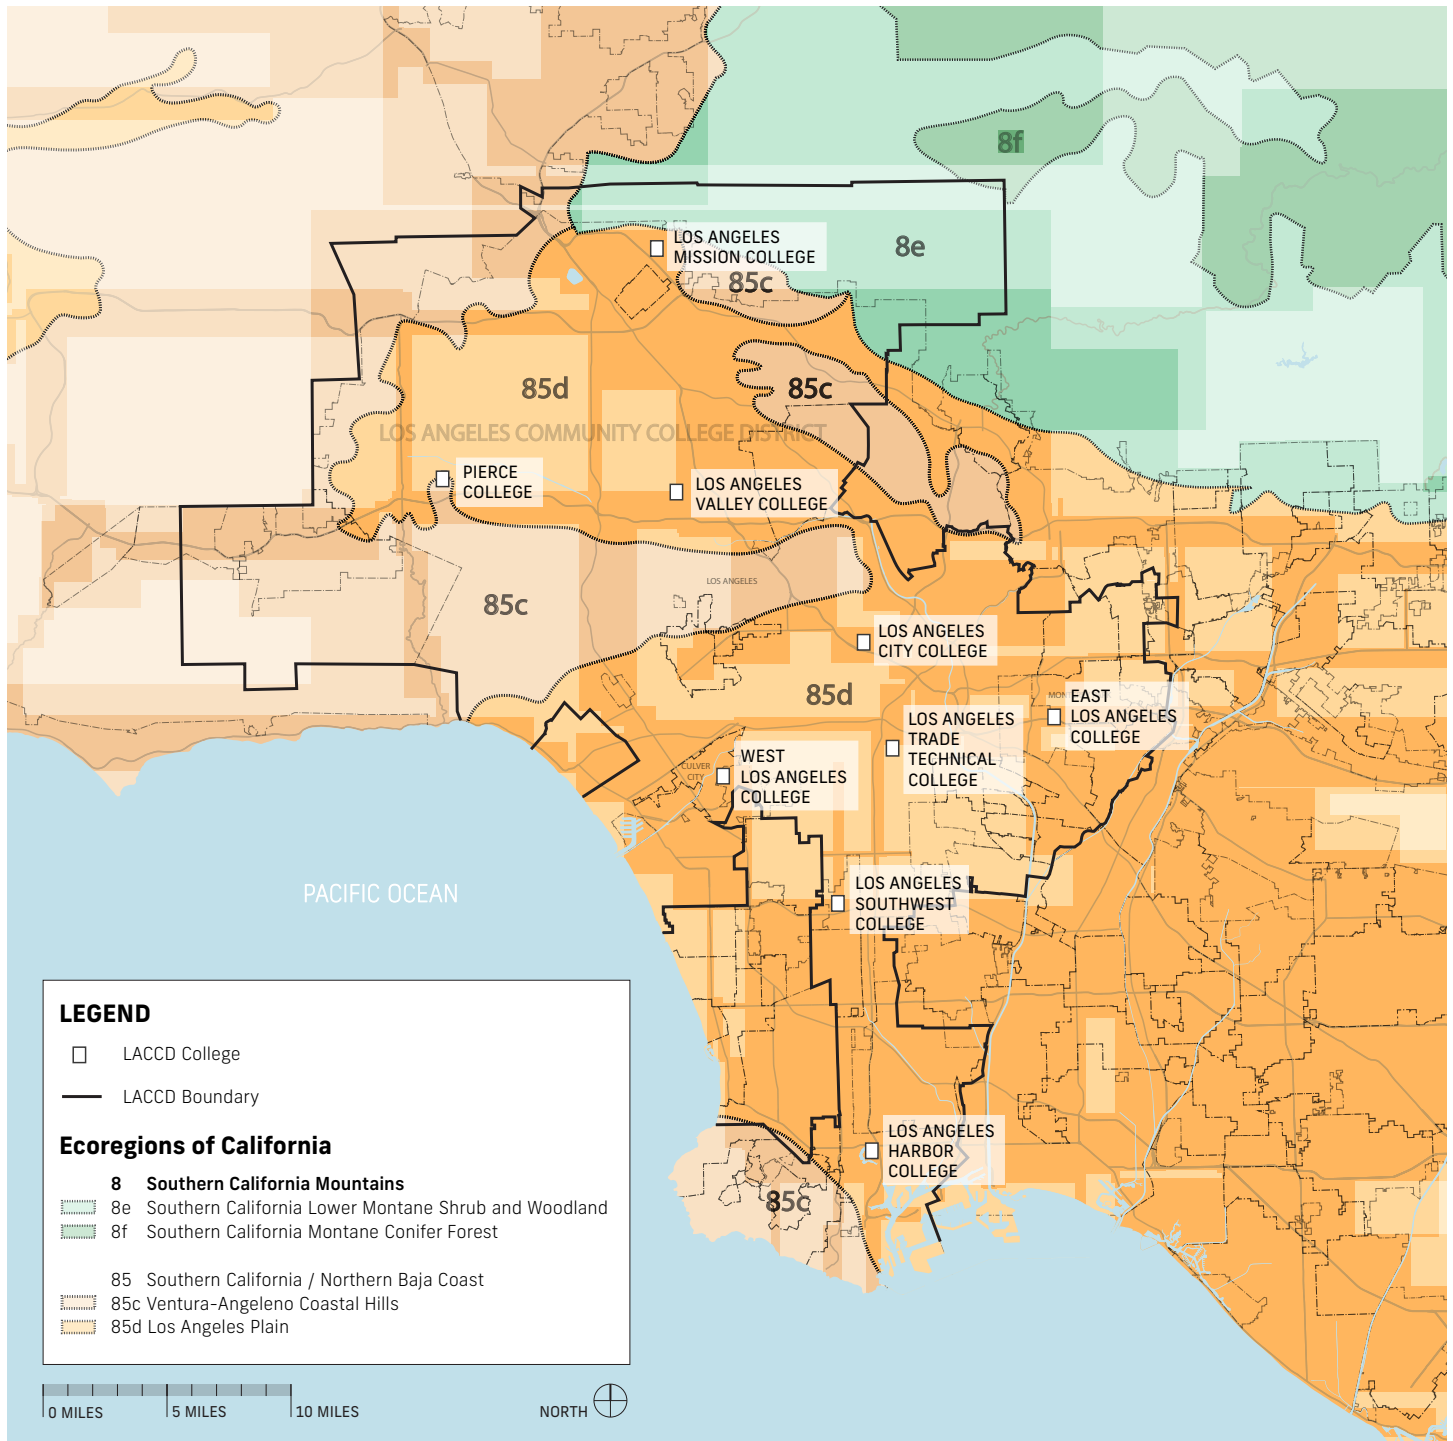

Landscape Design

Location Map

Ecoregions

Source: Ecoregions of California Open-File Report 2016-1021 by USGS, USDA/NRCS, EPA, California Department of Fish & Wildlife.

Sunset Climate Zones

Source: Sunset Climate Zone Region, Los Angeles Region by Sunset Plant Collection.

Evapotranspiration Zones

Source: California Irrigation Management Information System (CIMIS) Reference Evapotranspiration Zones by Department of Water Resources, University of California, Davis.