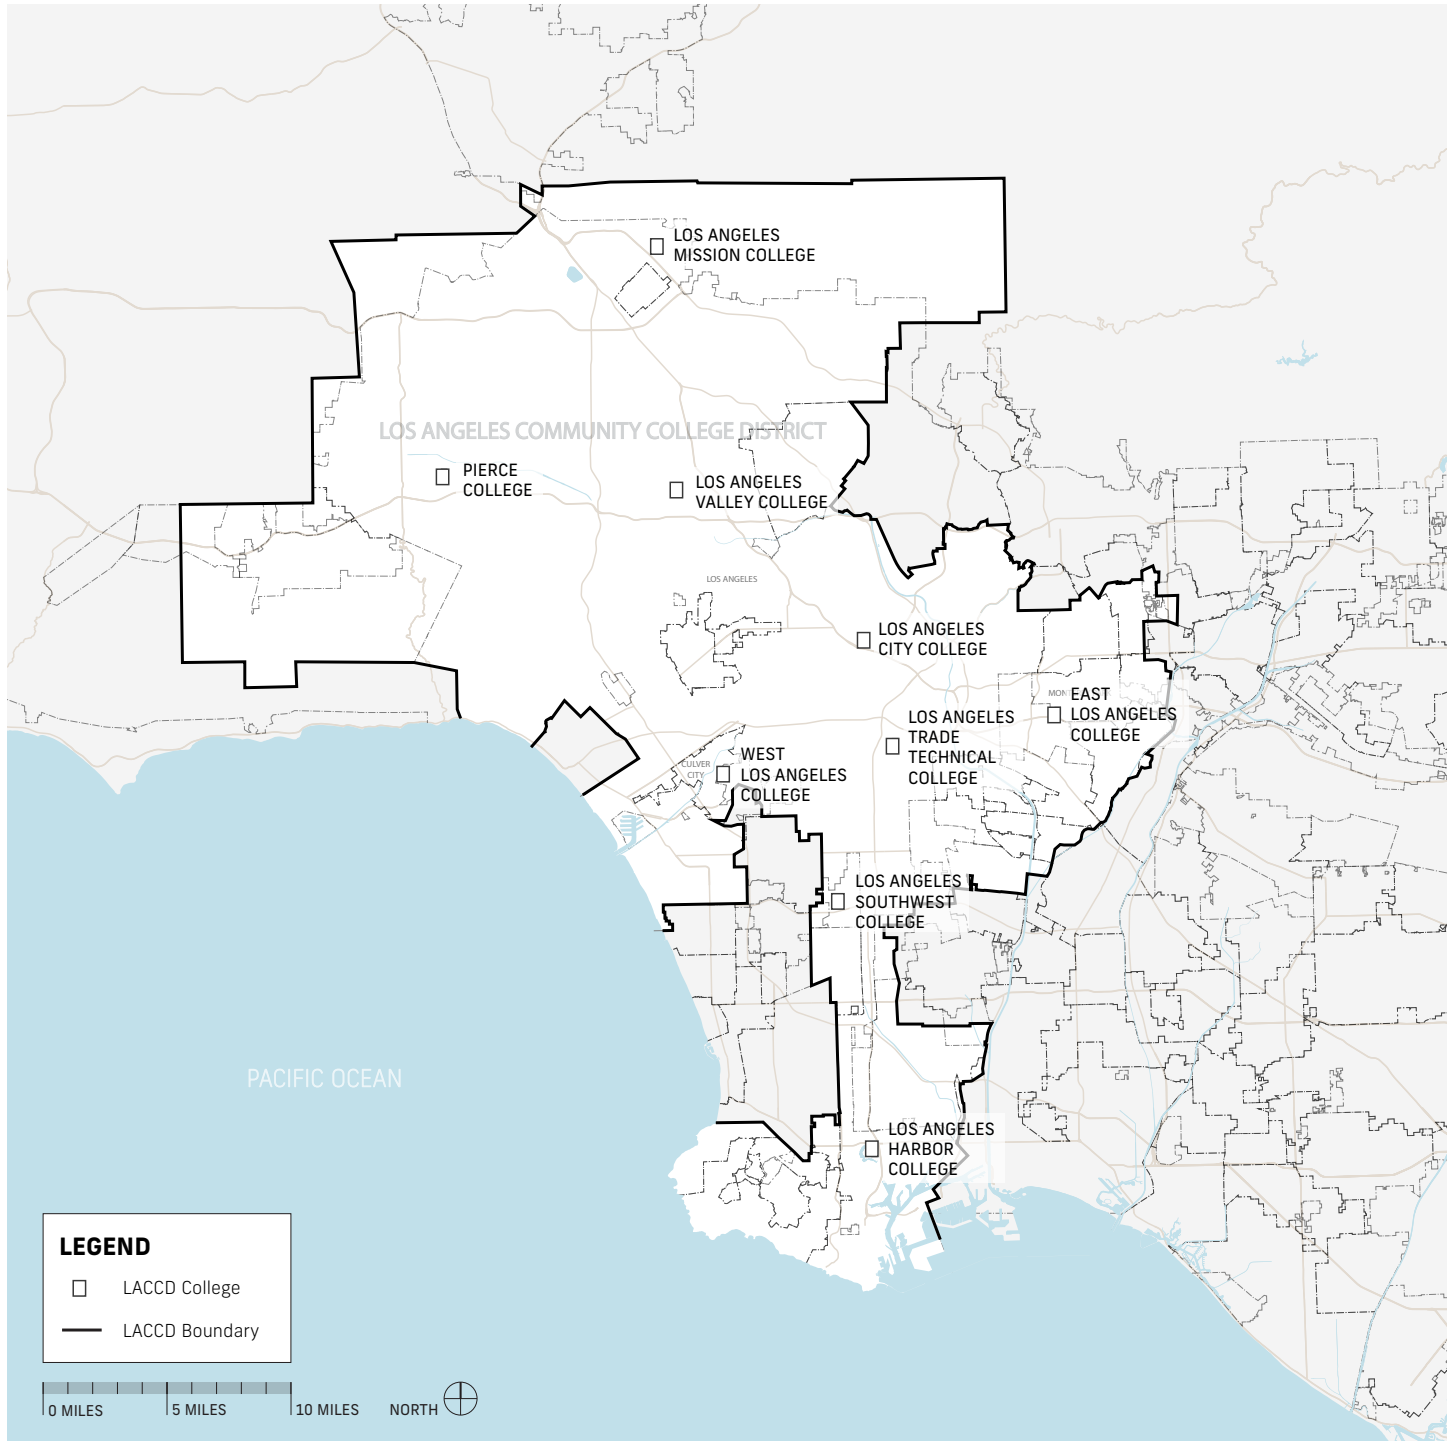

Landscape Design

Location Map

Ecoregions

Source: Ecoregions of California Open-File Report 2016-1021 by USGS, USDA/NRCS, EPA, California Department of Fish & Wildlife.

Sunset Climate Zones

Source: Sunset Climate Zone Region, Los Angeles Region by Sunset Plant Collection.

Evapotranspiration Zones

Source: California Irrigation Management Information System (CIMIS) Reference Evapotranspiration Zones by Department of Water Resources, University of California, Davis.